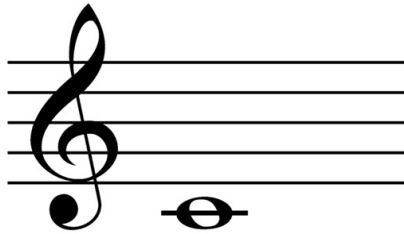

I've Got Peace Like a River

Easy Duet Arrangement in G Major
Arranged for low G and high G tuning

Created by Christina O'Brien

Creative
KEYS

I'VE GOT PEACE LIKE A RIVER - Duet NOTES

G

C

D

I'VE GOT PEACE LIKE A RIVER - CHORDS

G6

G D E B

It's a peace sign chord!

Fret 2 on the C string to make D
Fret 2 on the A string to make B

C6

G C E A

All OPEN strings

D7

A C F# A

It's a peace sign chord!

Fret 2 on the G string to make low A
Fret 2 on the E string to make F#

I'VE GOT PEACE LIKE A RIVER

(LOW G)

The musical score is written in 4/4 time. The first system consists of two staves. The top staff is the vocal line, and the bottom staff is the guitar accompaniment. The lyrics are: "I've got peace like a ri - ver, I've got peace like a ri - ver. I've got". The chords above the first staff are G⁶, G⁶, C⁶, and G⁶. The second system also consists of two staves. The top staff is the vocal line, and the bottom staff is the guitar accompaniment. The lyrics are: "peace like a ri - ver in my soul. I've got". The chords above the second staff are G⁶, G⁶, D⁷, and D⁷. A measure number "5" is written above the first measure of the second system.

I'VE GOT PEACE LIKE A RIVER

(HIGH G)

The musical score is written in 4/4 time. The first system consists of two staves. The top staff is the vocal line, and the bottom staff is the guitar accompaniment. The lyrics are: "I've got peace like a ri - ver, I've got peace like a ri - ver. I've got". The chords above the first staff are G⁶, G⁶, C⁶, and G⁶. The second system also consists of two staves. The top staff is the vocal line, and the bottom staff is the guitar accompaniment. The lyrics are: "peace like a ri - ver in my soul. I've got". The chords above the second staff are G⁶, G⁶, D⁷, and D⁷. The number "5" is written above the first measure of the second system.