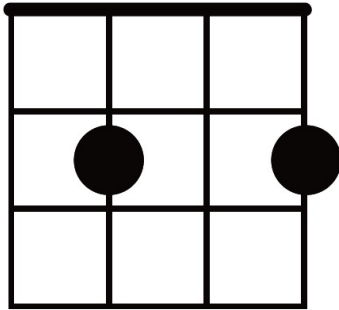

I've Got Peace Like a River

Easy Duet Arrangement in G Major
Arranged for low G and high G tuning

Created by Christina O'Brien

Creative
KEYS

I'VE GOT PEACE LIKE A RIVER - Duet NOTES

G

C

D

I'VE GOT PEACE LIKE A RIVER - CHORDS

G6

G D E B

It's a peace sign chord!

Fret 2 on the C string to make D
Fret 2 on the A string to make B

C6

G C E A

All OPEN strings

D7

A C F# A

It's a peace sign chord!

Fret 2 on the G string to make low A
Fret 2 on the E string to make F#

I'VE GOT PEACE LIKE A RIVER

(LOW G)

The musical score is written in 4/4 time. The first system consists of two staves. The top staff is the vocal line, and the bottom staff is the guitar accompaniment. The lyrics are: "I've got peace like a ri - ver, I've got peace like a ri - ver. I've got". The chords above the first staff are G⁶, G⁶, C⁶, and G⁶. The second system also consists of two staves. The top staff is the vocal line, and the bottom staff is the guitar accompaniment. The lyrics are: "peace like a ri - ver in my soul. I've got". The chords above the second staff are G⁶, G⁶, D⁷, and D⁷. A measure number "5" is written above the first measure of the second system.

I'VE GOT PEACE LIKE A RIVER

(HIGH G)

The musical score is written in 4/4 time. The first system consists of two staves. The top staff is the vocal line, and the bottom staff is the guitar accompaniment. The lyrics are: "I've got peace like a ri - ver, I've got peace like a ri - ver. I've got". The chords above the first staff are G⁶, G⁶, C⁶, and G⁶. The second system also consists of two staves. The top staff is the vocal line, and the bottom staff is the guitar accompaniment. The lyrics are: "peace like a ri - ver in my soul. I've got". The chords above the second staff are G⁶, G⁶, D⁷, and D⁷. The number "5" is written above the first measure of the second system.