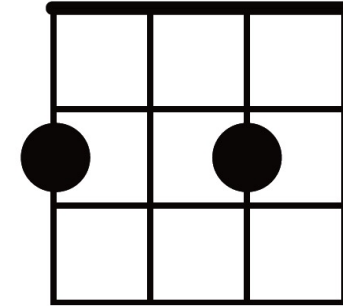

I've Got Peace Like a River

Easy Duet Arrangement in G Major
Arranged for low G and high G tuning

Created by Christina O'Brien

Creative
KEYS

I'VE GOT PEACE LIKE A RIVER - Duet NOTES

G

C

D

I'VE GOT PEACE LIKE A RIVER - CHORDS

G6

G D E B

It's a peace sign chord!

Fret 2 on the C string to make D
Fret 2 on the A string to make B

C6

G C E A

All OPEN strings

D7

A C F# A

It's a peace sign chord!

Fret 2 on the G string to make low A
Fret 2 on the E string to make F#

I'VE GOT PEACE LIKE A RIVER

(LOW G)

The musical score is written in 4/4 time. The first system consists of two staves. The top staff is the vocal line, and the bottom staff is the guitar accompaniment. The lyrics are: "I've got peace like a ri - ver, I've got peace like a ri - ver. I've got". The chords above the first staff are G⁶, G⁶, C⁶, and G⁶. The second system also consists of two staves. The top staff is the vocal line, and the bottom staff is the guitar accompaniment. The lyrics are: "peace like a ri - ver in my soul. I've got". The chords above the second staff are G⁶, G⁶, D⁷, and D⁷. A measure number "5" is written above the first measure of the second system.

I'VE GOT PEACE LIKE A RIVER

(HIGH G)

The musical score is written in 4/4 time. The first system consists of two staves. The top staff is the vocal line, and the bottom staff is the guitar accompaniment. The lyrics are: "I've got peace like a ri - ver, I've got peace like a ri - ver. I've got". The chords above the first staff are G⁶, G⁶, C⁶, and G⁶. The second system also consists of two staves. The top staff is the vocal line, and the bottom staff is the guitar accompaniment. The lyrics are: "peace like a ri - ver in my soul. I've got". The chords above the second staff are G⁶, G⁶, D⁷, and D⁷. The number "5" is written above the first measure of the second system.